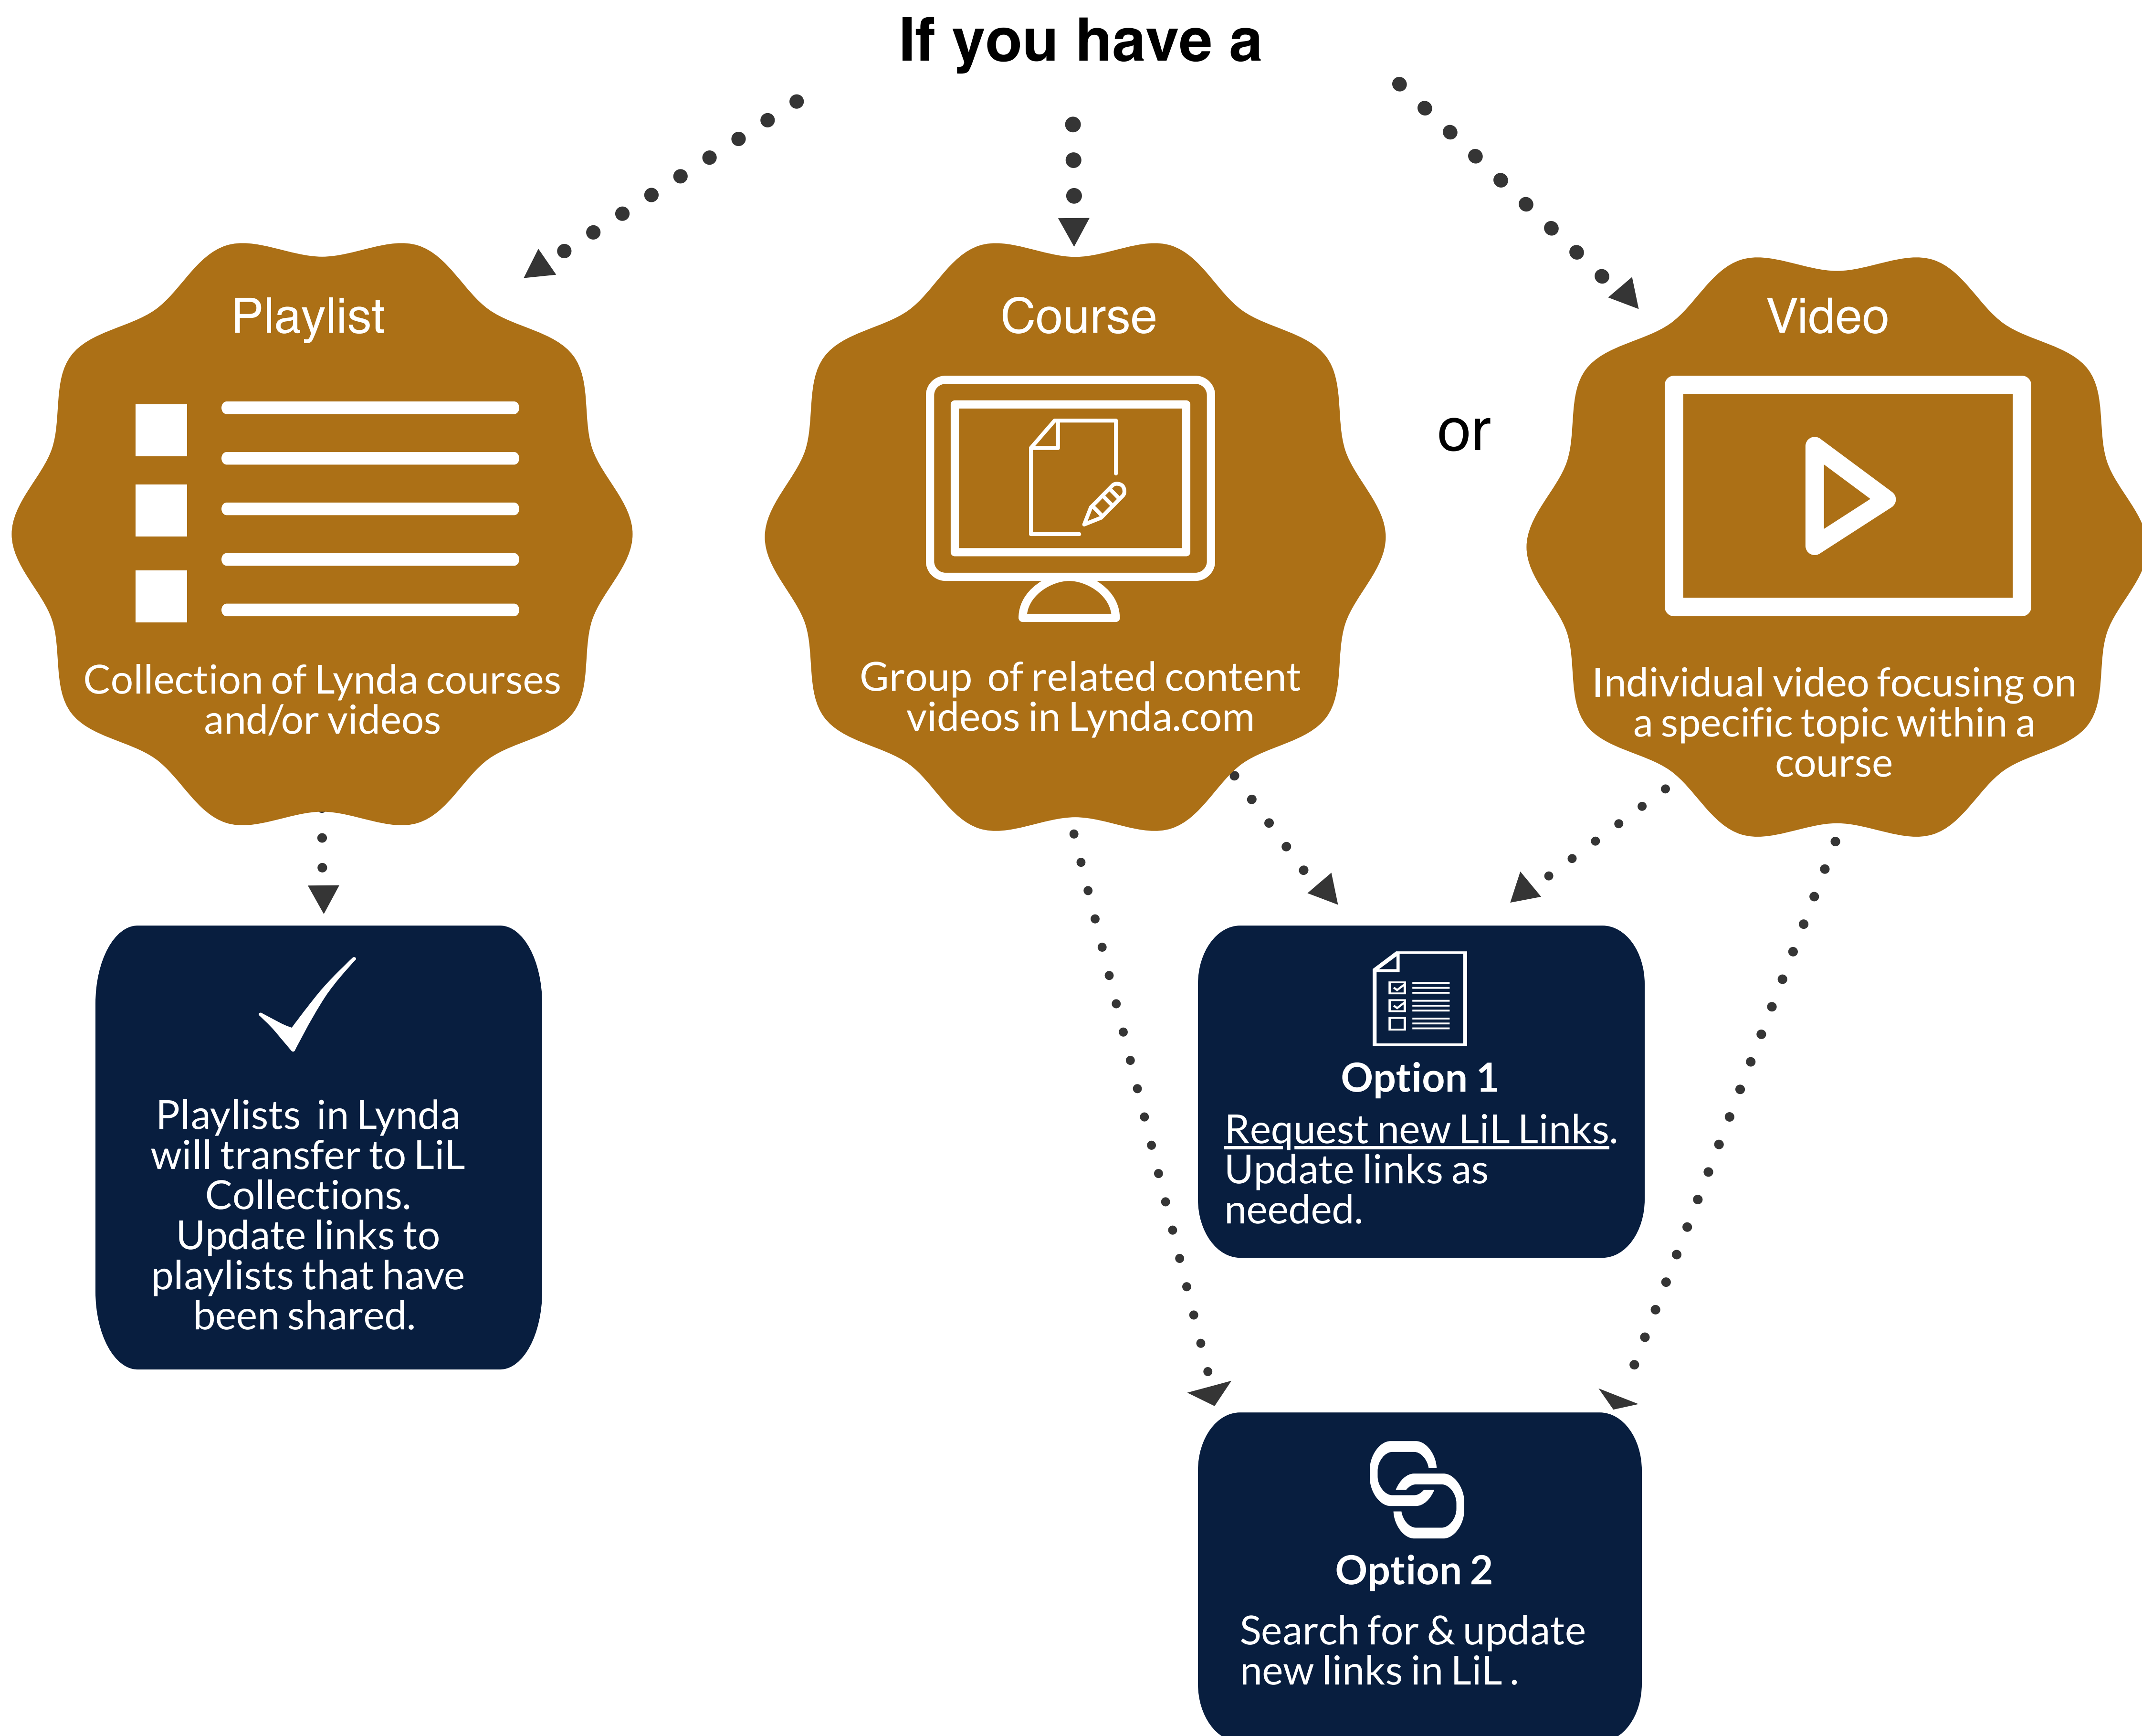

LinkedIn Learning: Links Update

As part of the transition from Lynda to LinkedIn Learning (LiL) on August 1st, you may need to update the links to Lynda content. Read below to make sure you are ready for LiL Launch.

Option 2: How To Update Links

Note: After LiL Launch on August 1st, course links ending with *?org=fiu.edu*, will temporarily redirect to the new LiL course. Update links as soon as possible to ensure continued access.